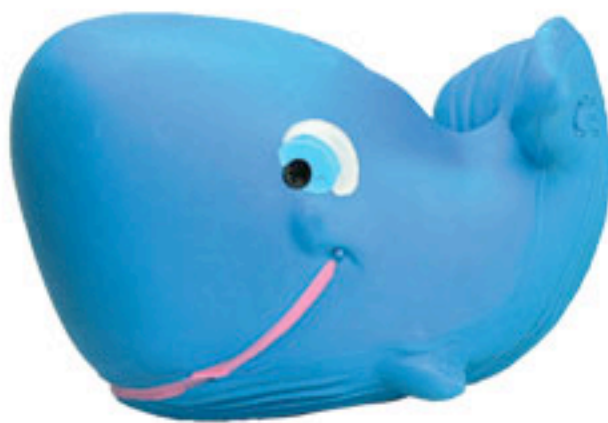

# natural rubber toys

0709  
Pelican  
H = 3"

1067  
Dolphin  
L = 4.5"

0911  
Frog  
L = 4"

0714  
Classic Duck  
L = 3.5"  
H = 3.5"

1014  
Fish  
L = 4"

0930  
Fish  
L = 4"

# natural rubber toys

1118Y  
Turtle Yellow

L = 4.75"  
W = 4"

Turtle Green  
1118G

1084  
Baby Octopus  
L = 3.5"

1124  
Whale  
L = 4"

1423  
Frog  
L = 6"

1073  
Submarine  
L = 4.5"

0964  
Helicopter  
L = 4.5"

# natural rubber teethers

Display box of 10 teethers.  
Applies to items 0519 - 0525

0519  
Strawberry  
H = 3.75"

0520  
Apple  
H = 3.75"

0521  
Pear  
H = 4"

0525  
Chick  
H = 4"

0524  
Fish  
H = 4"