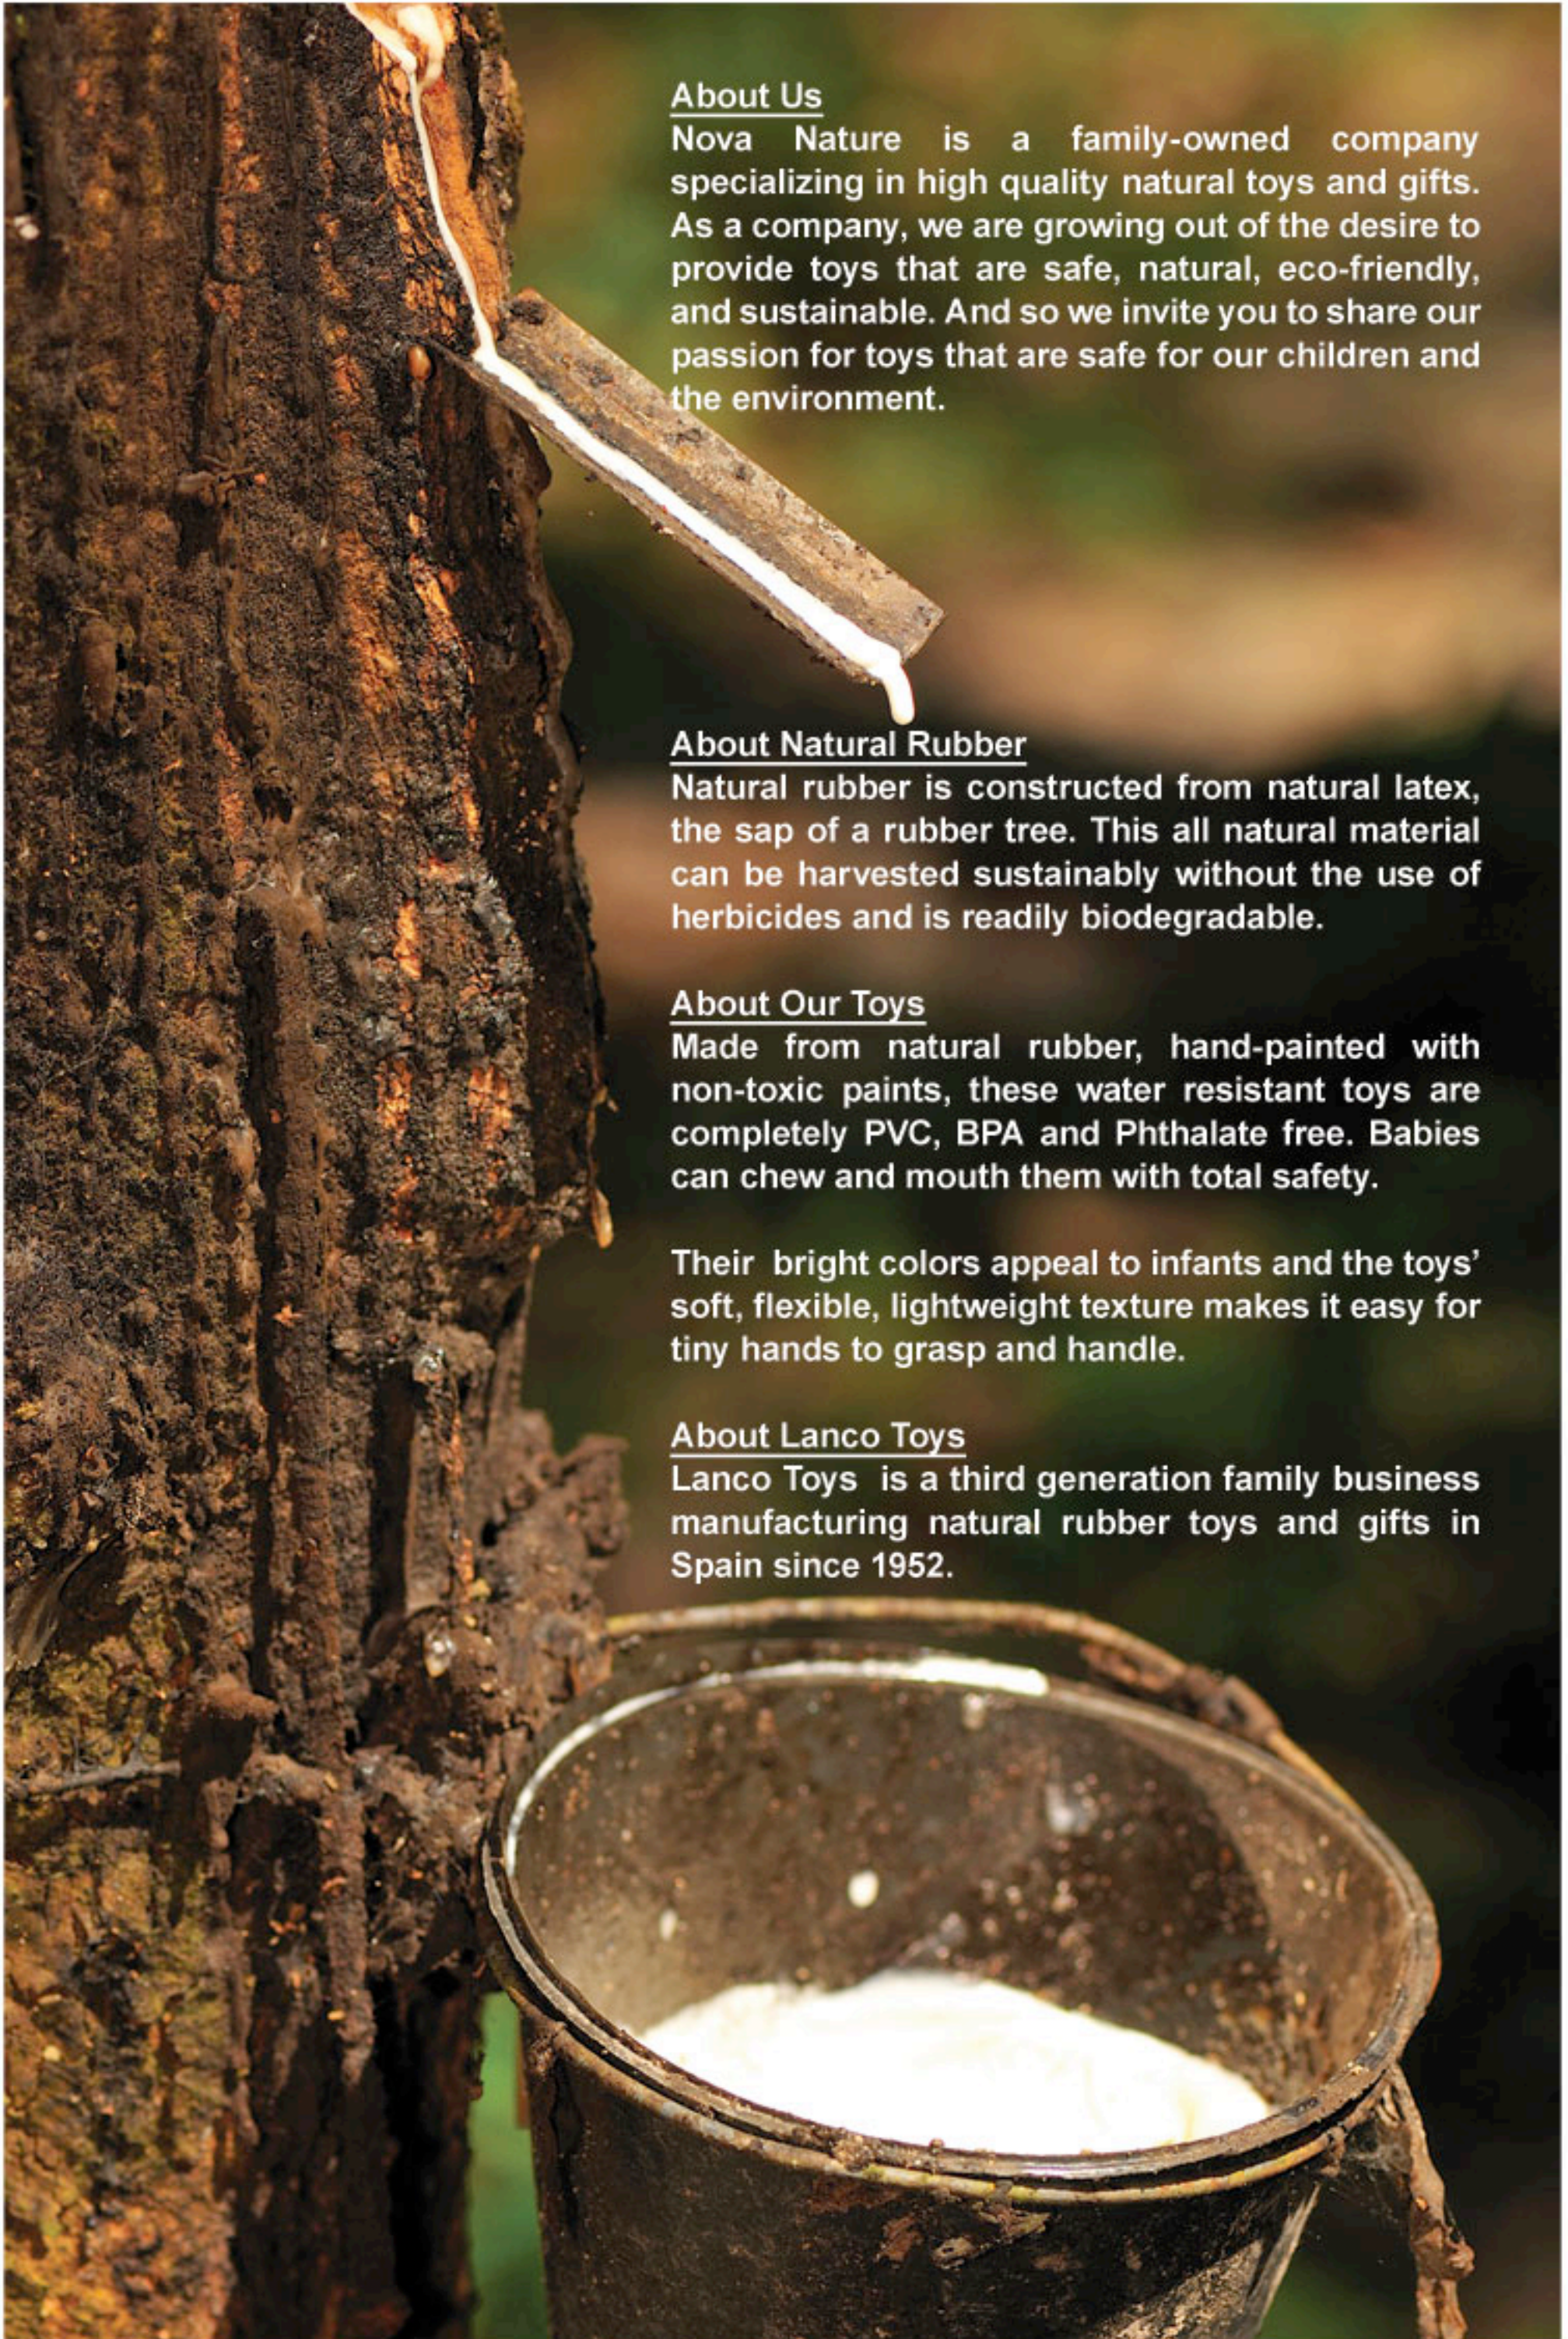

About Us

Nova Nature is a family-owned company specializing in high quality natural toys and gifts. As a company, we are growing out of the desire to provide toys that are safe, natural, eco-friendly, and sustainable. And so we invite you to share our passion for toys that are safe for our children and the environment.

About Natural Rubber

Natural rubber is constructed from natural latex, the sap of a rubber tree. This all natural material can be harvested sustainably without the use of herbicides and is readily biodegradable.

About Our Toys

Made from natural rubber, hand-painted with non-toxic paints, these water resistant toys are completely PVC, BPA and Phthalate free. Babies can chew and mouth them with total safety.

Their bright colors appeal to infants and the toys' soft, flexible, lightweight texture makes it easy for tiny hands to grasp and handle.

About Lanco Toys

Lanco Toys is a third generation family business manufacturing natural rubber toys and gifts in Spain since 1952.