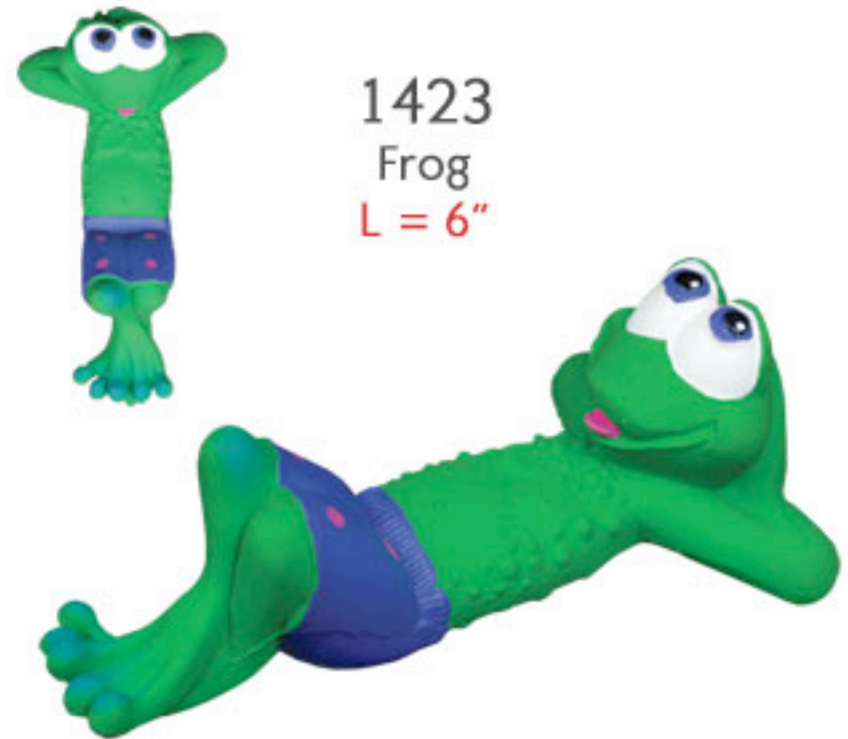

# natural rubber toys

0709  
Pelican  
H = 3"

1067  
Dolphin  
L = 4.5"

0911  
Frog  
L = 4"

0714  
Classic Duck  
L = 3.5"  
H = 3.5"

1014  
Fish  
L = 4"

0930  
Fish  
L = 4"

# natural rubber toys

1118Y  
Turtle Yellow

L = 4.75"  
W = 4"

Turtle Green  
1118G

1084  
Baby Octopus  
L = 3.5"

1124  
Whale  
L = 4"

1423  
Frog  
L = 6"

1073  
Submarine  
L = 4.5"

0964  
Helicopter  
L = 4.5"

# natural rubber teethers

Display box of 10 teethers.  
Applies to items 0519 - 0525

0519  
Strawberry  
H = 3.75"

0520  
Apple  
H = 3.75"

0521  
Pear  
H = 4"

0525  
Chick  
H = 4"

0524  
Fish  
H = 4"